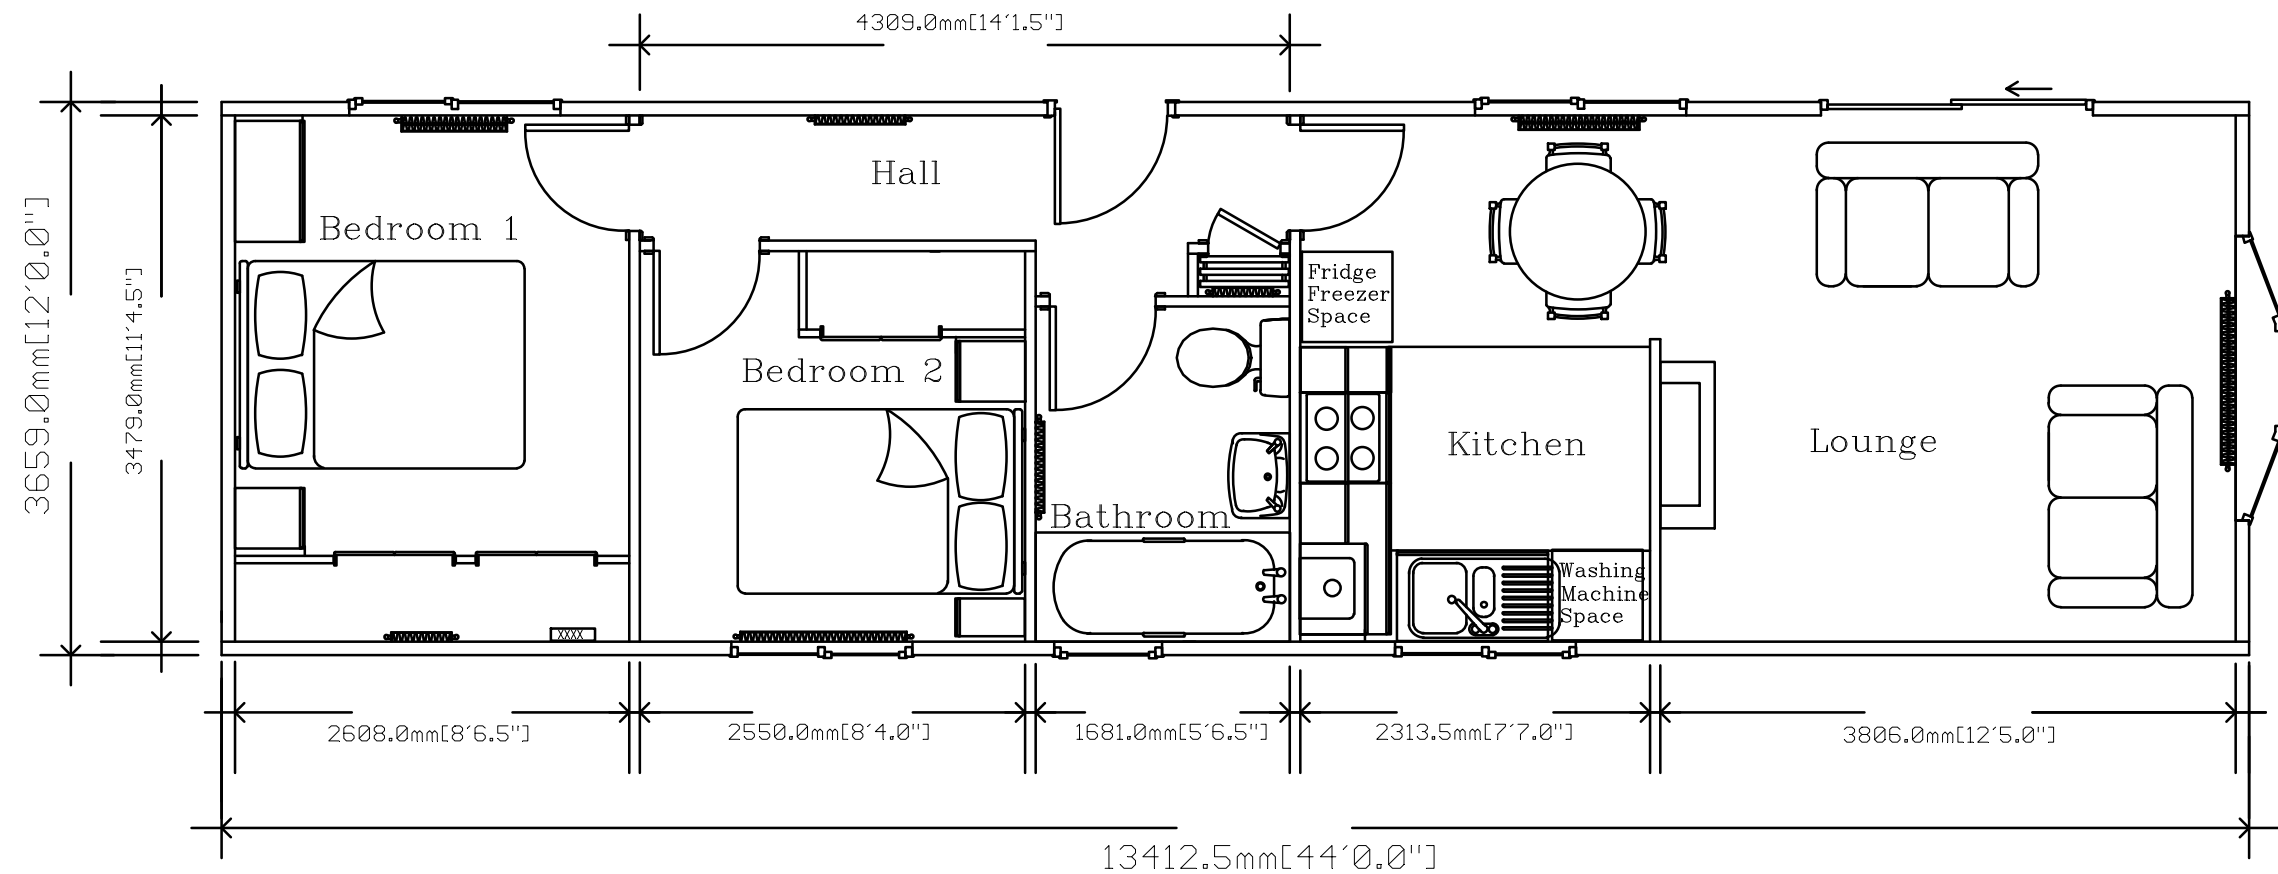

# Tredegar

44' x 12'

Note: The Tredegar model is available in a variety of sizes. This is just a sample plan. If you require a plan in a size not listed or a more detailed plan please contact Stately-Albion's sales department on 01495 244472 or email [sales@stately-albion.co.uk](mailto:sales@stately-albion.co.uk)